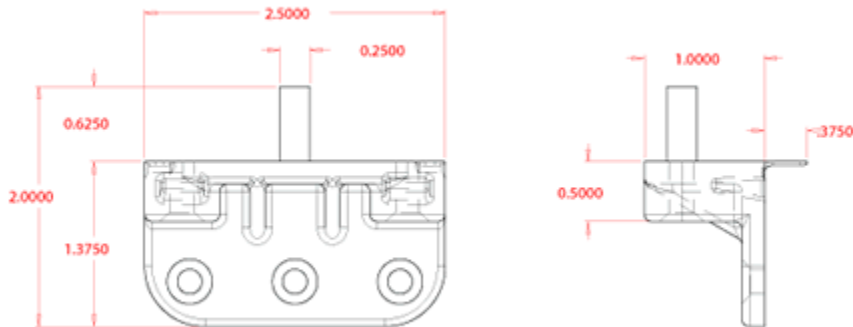

Invisi-Fast™ Dimensions

Invisi-Fast Hidden Deck Fastener

Shown with 1/4" Spacer.

Invisi-Fast Angle Fastener

Shown with 1/4" Spacer.

Invisi-Fast Plus Fastener