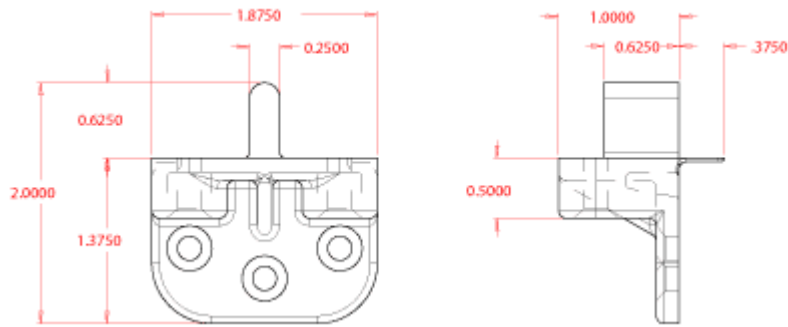

Invisi-Fast™ Dimensions

Invisi-Fast Hidden Deck Fastener

Shown with 1/4" Spacer.

Invisi-Fast Angle Fastener

Shown with 1/4" Spacer.

Invisi-Fast Plus Fastener